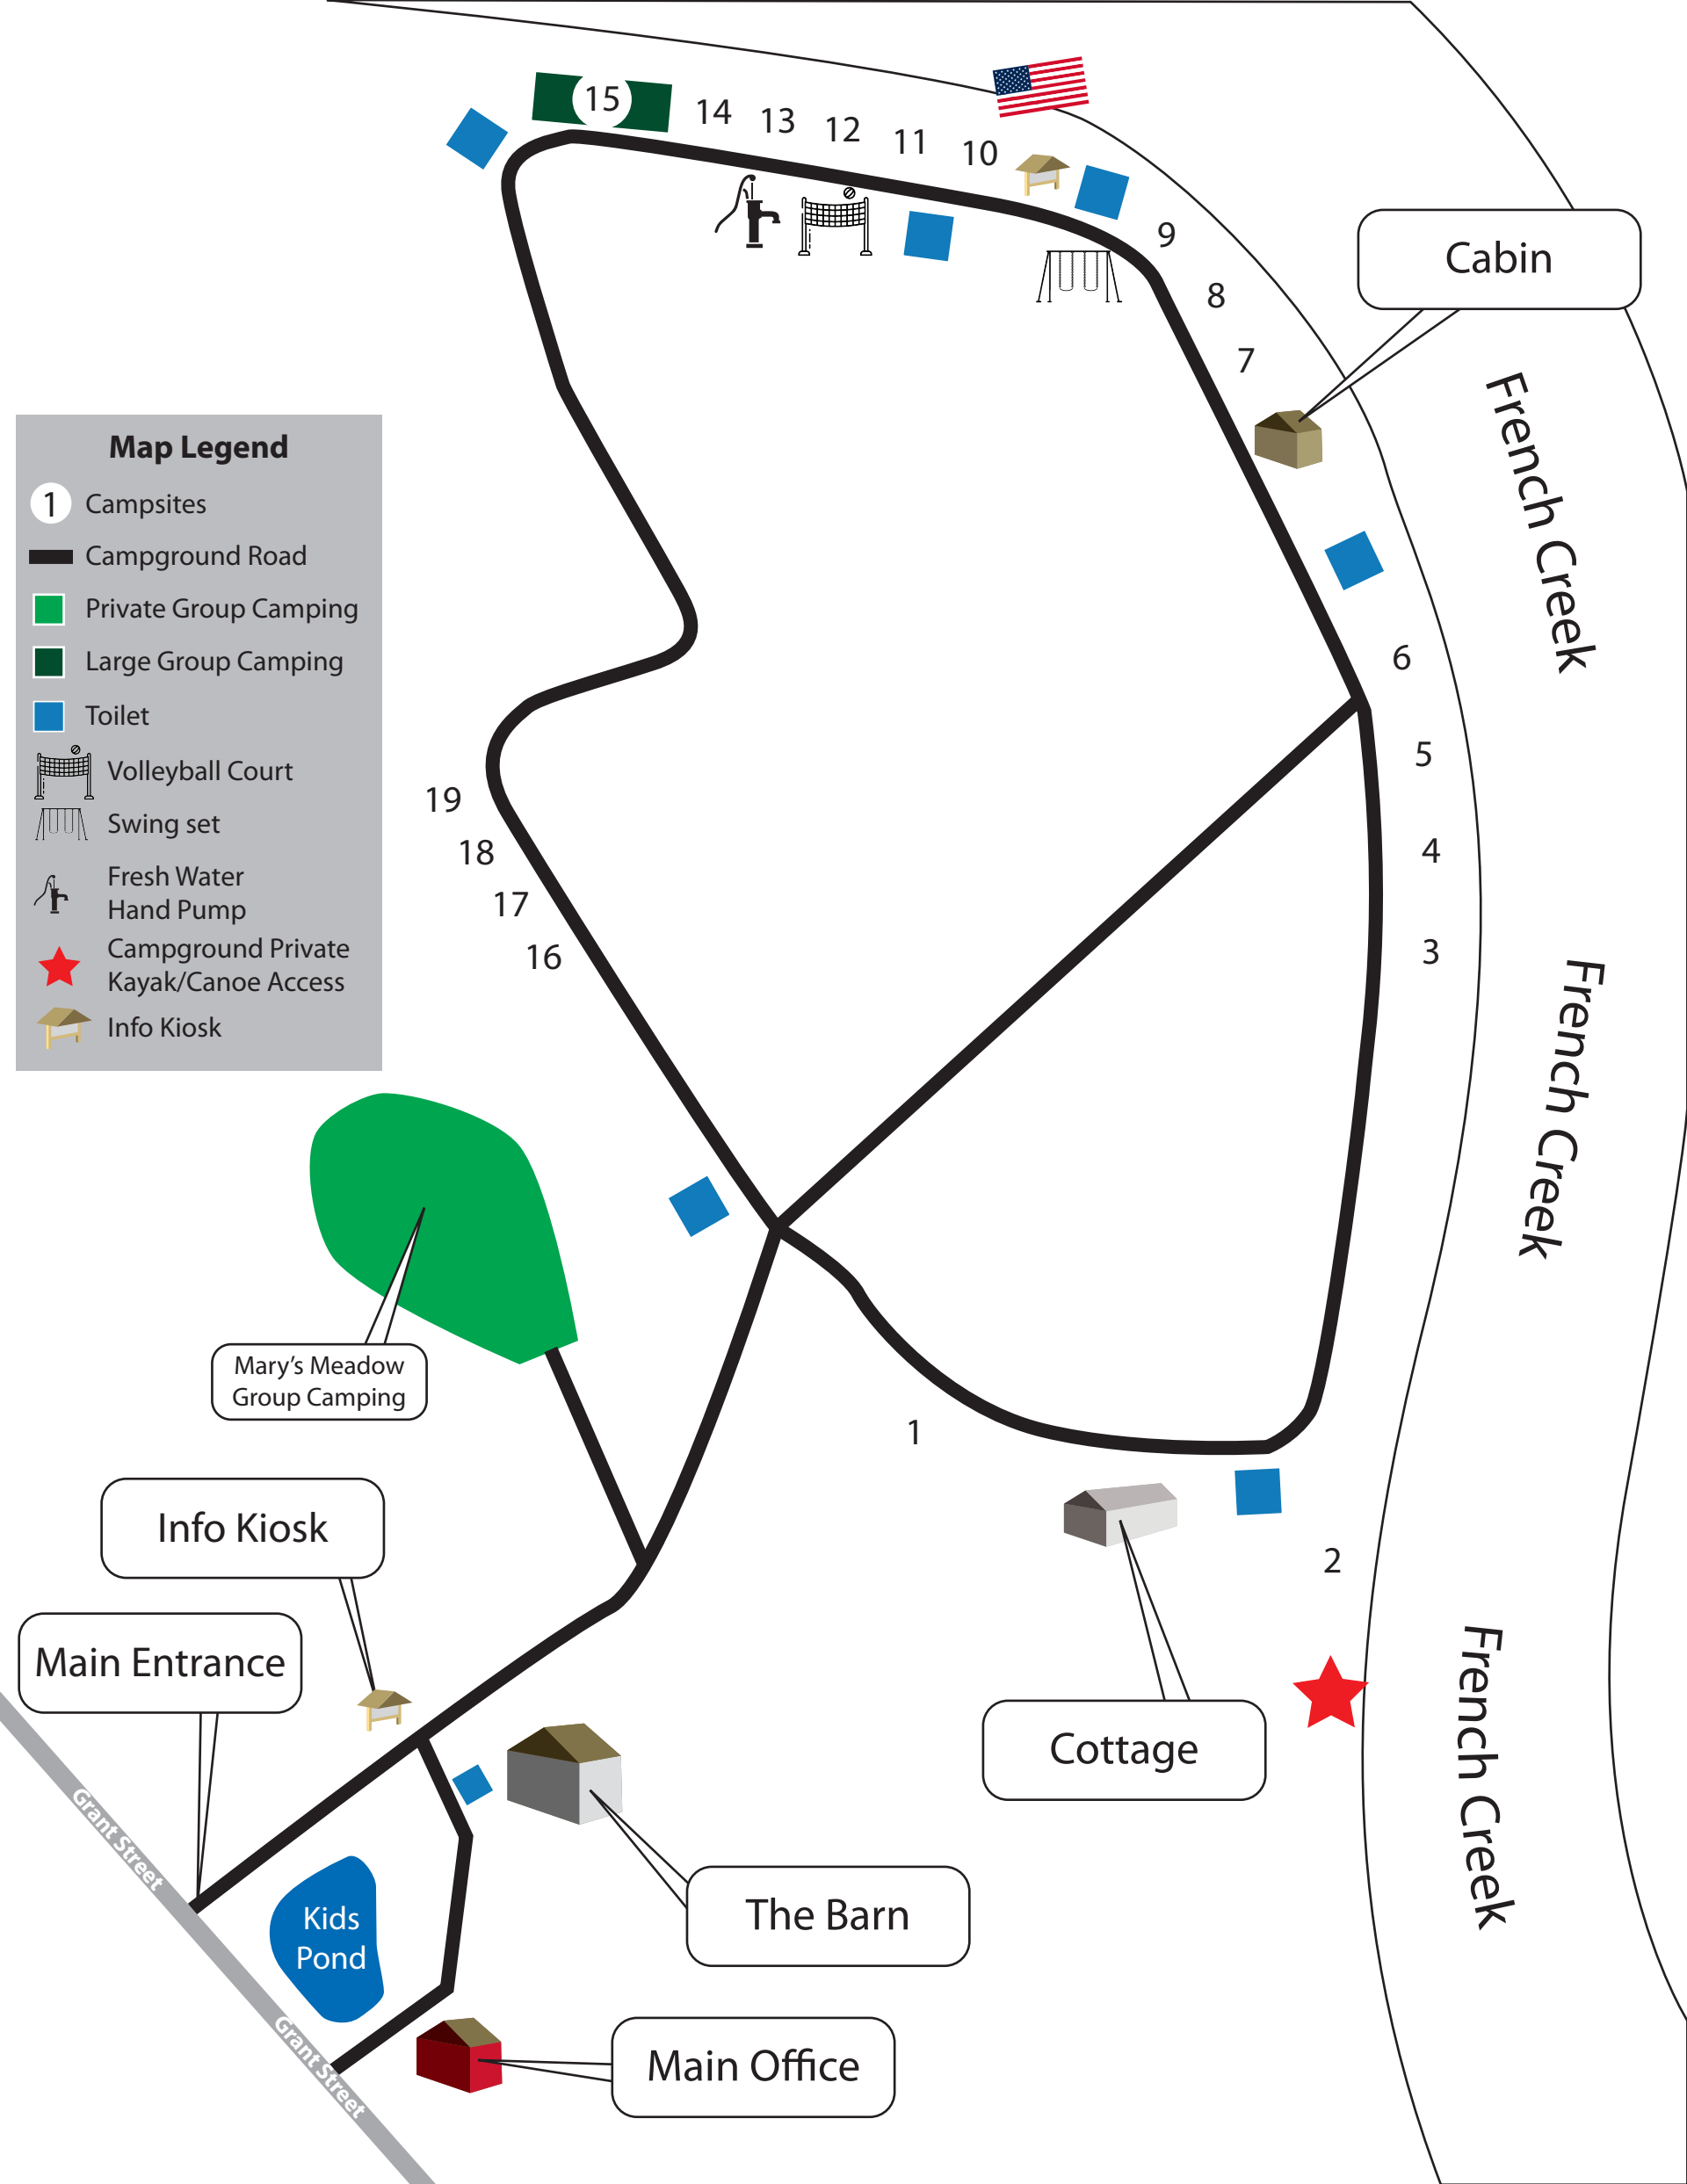

Map Legend

-  Campsites
-  Campground Road
-  Private Group Camping
-  Large Group Camping
-  Toilet
-  Volleyball Court
-  Swing set
-  Fresh Water Hand Pump
-  Campground Private Kayak/Canoe Access
-  Info Kiosk

Cabin

French Creek

French Creek

French Creek

Mary's Meadow Group Camping

Info Kiosk

Main Entrance

Kids Pond

The Barn

Main Office

Cottage

Grant Street

Grant Street